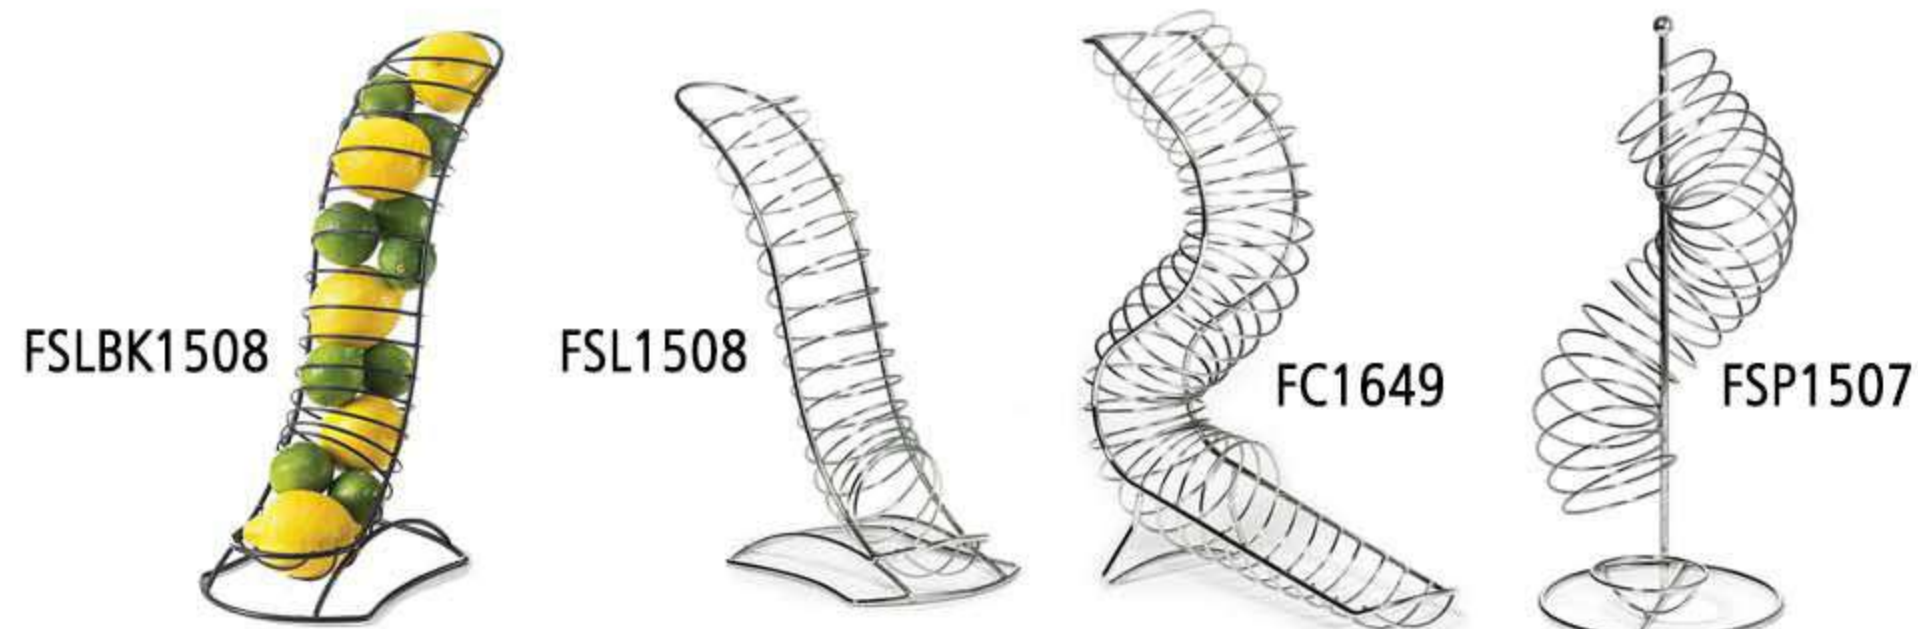

BAR SUPPLIES

Non-Skid Trays

PROD. CODE	DESCRIPTION	SIZE	COLOR
0048520	CAMBRO 1826CT CAMTREAD TRAY	18 x 26 Inch	BROWN
0048522	CAMBRO 1826CT CAMTREAD TRAY	18 x 26 Inch	BLACK
0048516	CAMBRO 1520CT* CAMTREAD TRAY	15 x 20 Inch	BROWN
0048518	CAMBRO 1520CT* CAMTREAD TRAY	15 x 20 Inch	BLACK
0048512	CAMBRO 1418CT* CAMTREAD TRAY	14 x 18 Inch	BROWN
0048514	CAMBRO 1418CT* CAMTREAD TRAY	14 x 18 Inch	BLACK
0048528	CAMBRO 2700CT* CAMTREAD OVAL TRAY	27 Inch	BROWN
0048530	CAMBRO 2700CT* CAMTREAD OVAL TRAY	27 Inch	BLACK
0048506	CAMBRO 1600CT* CAMTREAD ROUND TRAY	16 Inch	BROWN
0048508	CAMBRO 1600CT* CAMTREAD ROUND TRAY	16 Inch	BLACK
0048500	CAMBRO 1400CT* CAMTREAD ROUND TRAY	14 Inch	BROWN
0048502	CAMBRO 1400CT* CAMTREAD ROUND TRAY	14 Inch	BLACK
1002765	CAMBRO 2500CT CAMTREAD OVAL TRAY	25 Inch	BLACK
1009914	CAMBRO 2900CT CAMTREAD OVAL TRAY	29 Inch	BROWN
1010001	CAMBRO 2900CT CAMTREAD OVAL TRAY	29 Inch	BLACK
1006695	CAMBRO 1100CT CAMTREAD ROUND TRAY	11 Inch	BLACK
1007562	CAMBRO 1400CT* CAMTREAD ROUND TRAY	14 Inch	DESIGNER TEAK
1010301	CAMBRO 1600TL* TREADLITE TRAY	16 Inch	BROWN
1010300	CAMBRO 1400TL* TREADLITE TRAY	14 Inch	BROWN
1012588	CAMBRO 1418TL* TREADLITE TRAY	14 x 18 Inch	BROWN

Fruit Basket

PROD. CODE	DESCRIPTION	SIZE
1015702	TABLECRAFT FSLBK1508 SLOPED FRUIT BASKET, BLACK	16.5 Inch
1015196	TABLECRAFT FSL1508 SLOPED FRUIT BASKET	16 x 3 5/8 Inch
1015197	TABLECRAFT FC1649 CURVED FRUIT BASKET	17 1/2 x 3 5/8 Inch
1015073	TABLECRAFT FSP1507 SPIRAL FRUIT BASKET	19 x 3 5/8 Inch